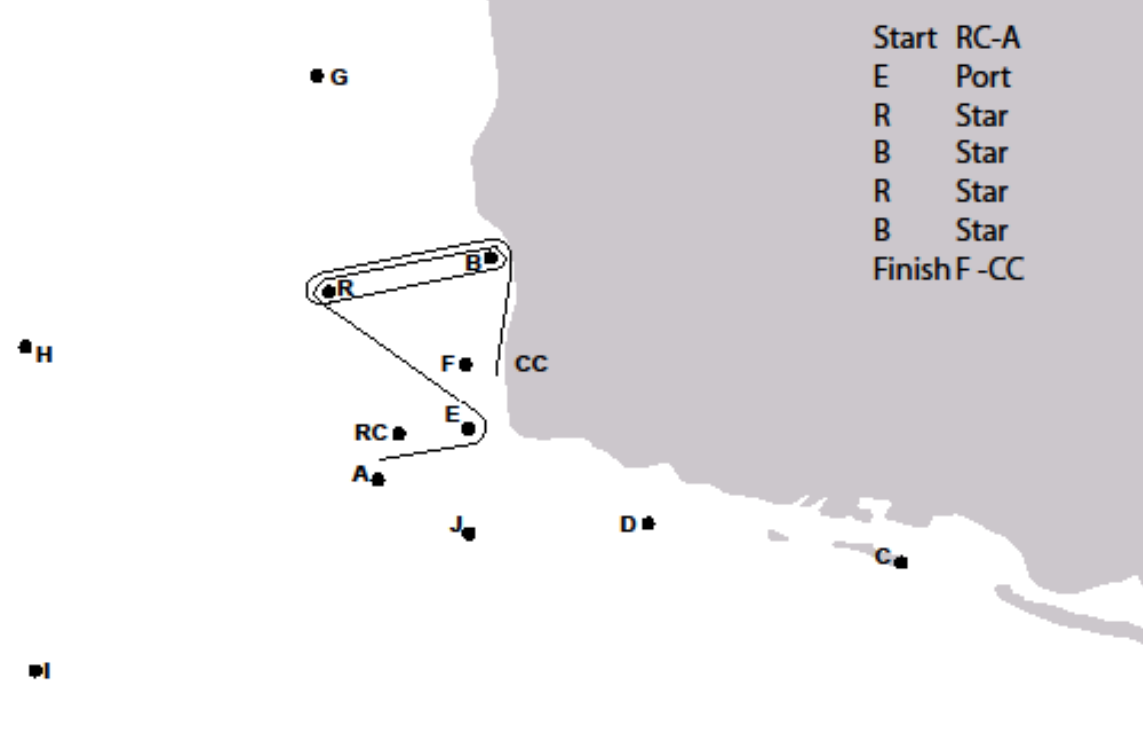

ATTACHMENT B: Courses

Course C

Approx. 13.7 NM

Start RC-A
E Port
B Star
J Star
I Star
J Star
I Star
E Port
Finish F-CC

Course D

Approx. 11.9 NM

Start RC-A
E Port
B Star
C Port
D Port
C Port
Finish F-CC

Course E

Approx. 15.4 NM

- Start RC-A
- E Port
- B Star
- D Star
- I Star
- J Port
- H Star
- A Port
- E Port
- Finish F-CC

Course H

Approx. 5.3 NM

- Start RC-A
- E Port
- R Star
- B Star
- R Star
- B Star
- Finish F-CC

Course K

Approx. 9.8 NM

Start RC-A
E Port
R Star
B Star
R Star
G Star
B Star
R Star
B Star
Finish F-CC

Course L

Approx. 14 NM

Start RC-A
E Port
H Star
B Star
H Star
B Star
Finish F-CC

Round Aruba Race

Approx. 46.5 NM

- Start RC-A
- E Port
- B Star
- Aruba Port
- H Port
- J Port
- Finish F-CC