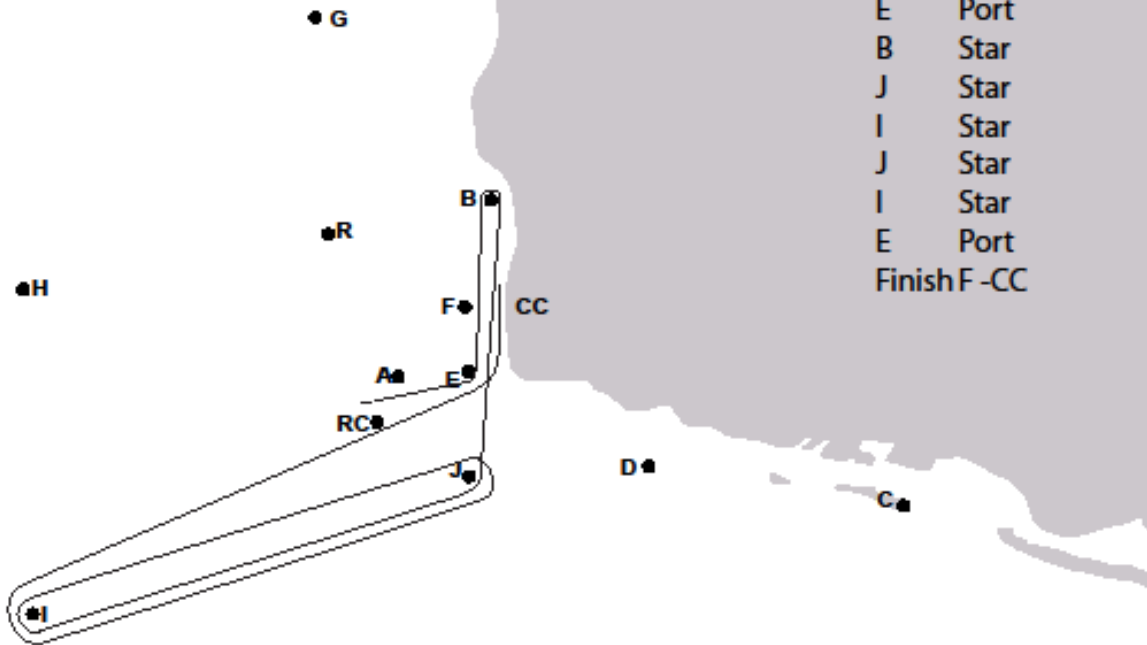

ATTACHMENT B: Courses

Course C

Approx. 13.7 NM

Start RC-A
E Port
B Star
J Star
I Star
J Star
I Star
E Port
Finish F-CC

Course D

Approx. 11.9 NM

Start RC-A
E Port
B Star
C Port
D Port
C Port
Finish F-CC

Course E

Approx. 15.4 NM

- Start RC-A
- E Port
- B Star
- D Star
- I Star
- J Port
- H Star
- A Port
- E Port
- Finish F-CC

Course H

Approx. 5.3 NM

- Start RC-A
- E Port
- R Star
- B Star
- R Star
- B Star
- Finish F-CC

Course K

Approx. 9.8 NM

Start RC-A
E Port
R Star
B Star
R Star
G Star
B Star
R Star
B Star
Finish F-CC

Course L

Approx. 14 NM

Start RC-A
E Port
H Star
B Star
H Star
B Star
Finish F-CC

Round Aruba Race

Approx. 46.5 NM

- Start RC-A
- E Port
- B Star
- Aruba Port
- H Port
- J Port
- Finish F-CC