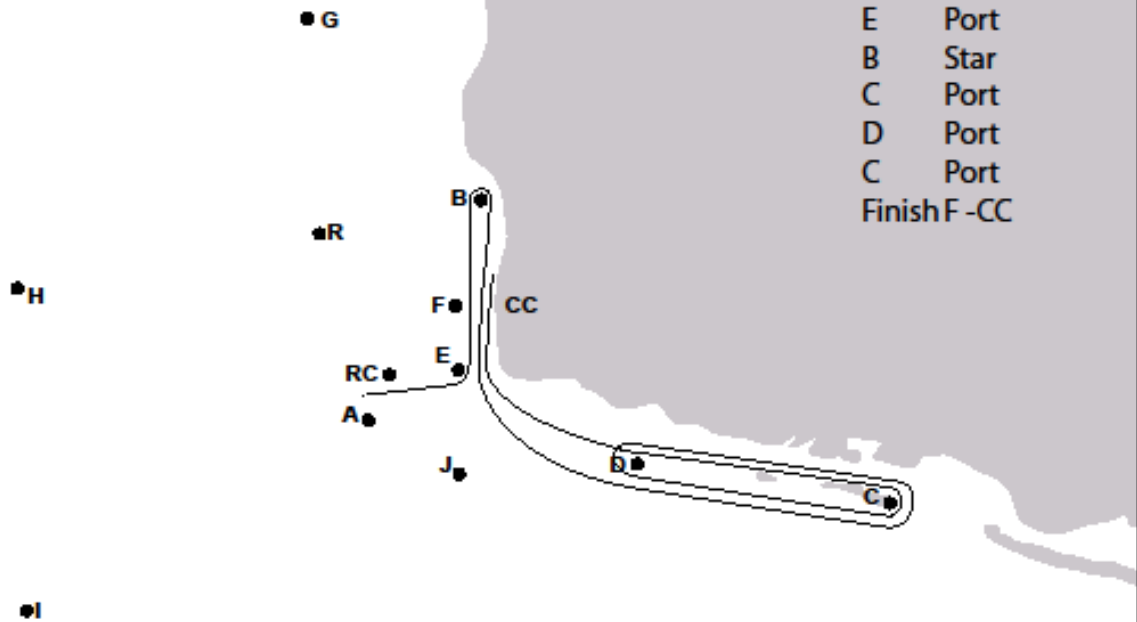

ATTACHMENT B: Courses

Course C

Approx. 13.7 NM

Start RC-A
E Port
B Star
J Star
I Star
J Star
I Star
E Port
Finish F-CC

Course D

Approx. 11.9 NM

Start RC-A
E Port
B Star
C Port
D Port
C Port
Finish F-CC

Course E

Approx. 15.4 NM

- Start RC-A
- E Port
- B Star
- D Star
- I Star
- J Port
- H Star
- A Port
- E Port
- Finish F-CC

Course H

Approx. 5.3 NM

- Start RC-A
- E Port
- R Star
- B Star
- R Star
- B Star
- Finish F-CC

Course K

Approx. 9.8 NM

Start RC-A
E Port
R Star
B Star
R Star
G Star
B Star
R Star
B Star
Finish F-CC

Course L

Approx. 14 NM

Start RC-A
E Port
H Star
B Star
H Star
B Star
Finish F-CC

Round Aruba Race

Approx. 46.5 NM

- Start RC-A
- E Port
- B Star
- Aruba Port
- H Port
- J Port
- Finish F-CC