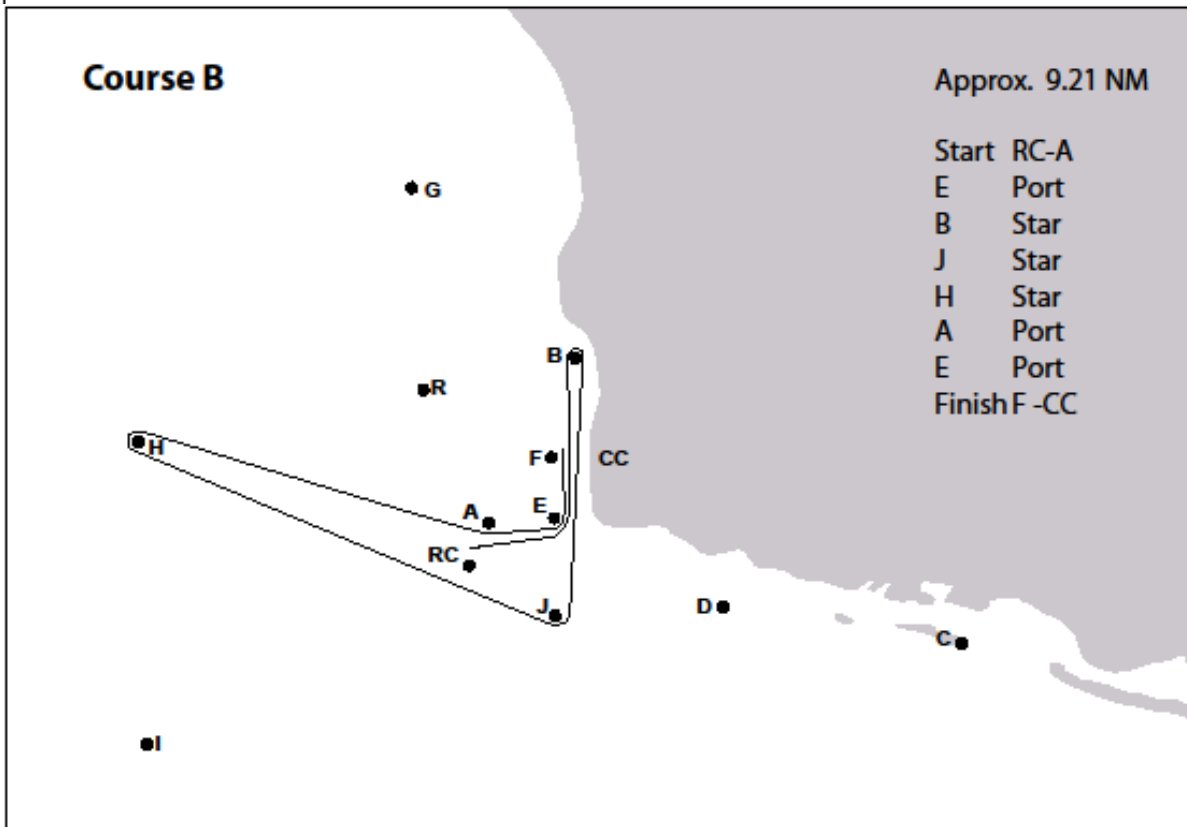

ATTACHMENT B: Courses

Course C

Approx. 13.7 NM

Start RC-A
E Port
B Star
J Star
I Star
J Star
I Star
E Port
Finish F-CC

Course D

Approx. 11.9 NM

Start RC-A
E Port
B Star
C Port
D Port
C Port
Finish F-CC

Course E

Approx. 15.4 NM

- Start RC-A
- E Port
- B Star
- D Star
- I Star
- J Port
- H Star
- A Port
- E Port
- Finish F-CC

Course H

Approx. 5.3 NM

- Start RC-A
- E Port
- R Star
- B Star
- R Star
- B Star
- Finish F-CC

Course K

Approx. 9.8 NM

Start RC-A
E Port
R Star
B Star
R Star
G Star
B Star
R Star
B Star
Finish F-CC

Course L

Approx. 14 NM

Start RC-A
E Port
H Star
B Star
H Star
B Star
Finish F-CC

Round Aruba Race

Approx. 46.5 NM

- Start RC-A
- E Port
- B Star
- Aruba Port
- H Port
- J Port
- Finish F-CC