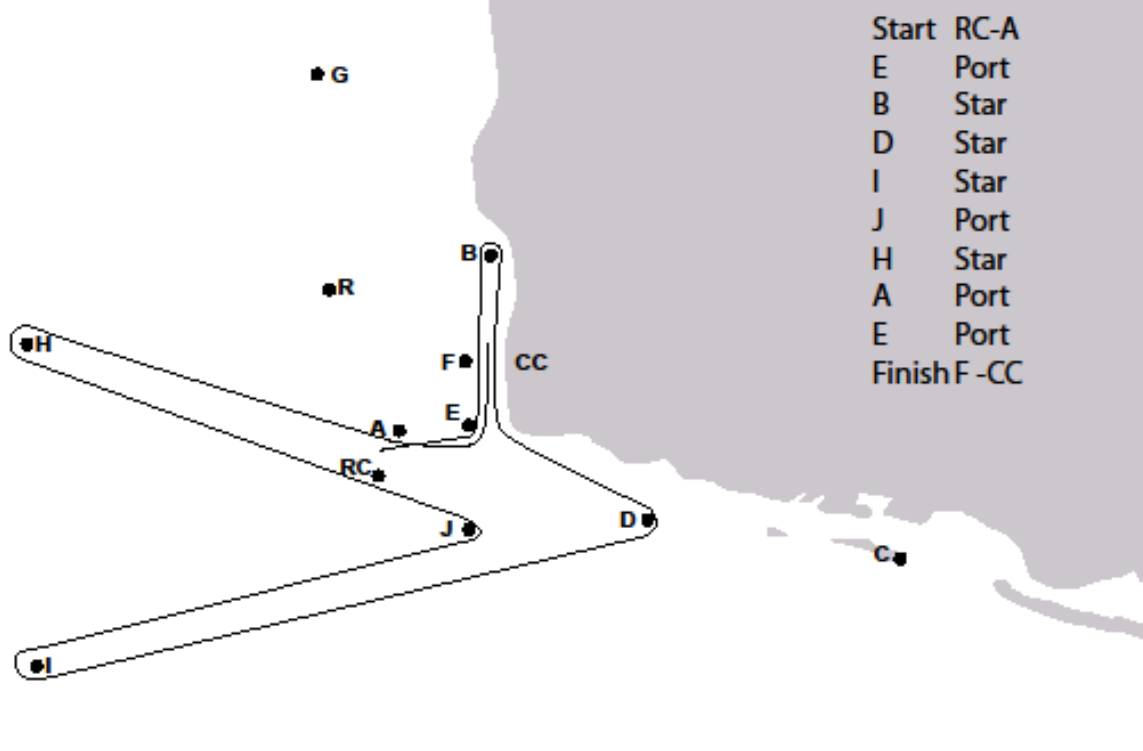

ATTACHMENT B: Courses

Course C

Approx. 13.7 NM

Start RC-A
E Port
B Star
J Star
I Star
J Star
I Star
E Port
Finish F-CC

Course D

Approx. 11.9 NM

Start RC-A
E Port
B Star
C Port
D Port
C Port
Finish F-CC

Course E

Approx. 15.4 NM

- Start RC-A
- E Port
- B Star
- D Star
- I Star
- J Port
- H Star
- A Port
- E Port
- Finish F-CC

Course H

Approx. 5.3 NM

- Start RC-A
- E Port
- R Star
- B Star
- R Star
- B Star
- Finish F-CC

Course K

Approx. 9.8 NM

Start RC-A
E Port
R Star
B Star
R Star
G Star
B Star
R Star
B Star
Finish F-CC

Course L

Approx. 14 NM

Start RC-A
E Port
H Star
B Star
H Star
B Star
Finish F-CC

Round Aruba Race

Approx. 46.5 NM

- Start RC-A
- E Port
- B Star
- Aruba Port
- H Port
- J Port
- Finish F-CC