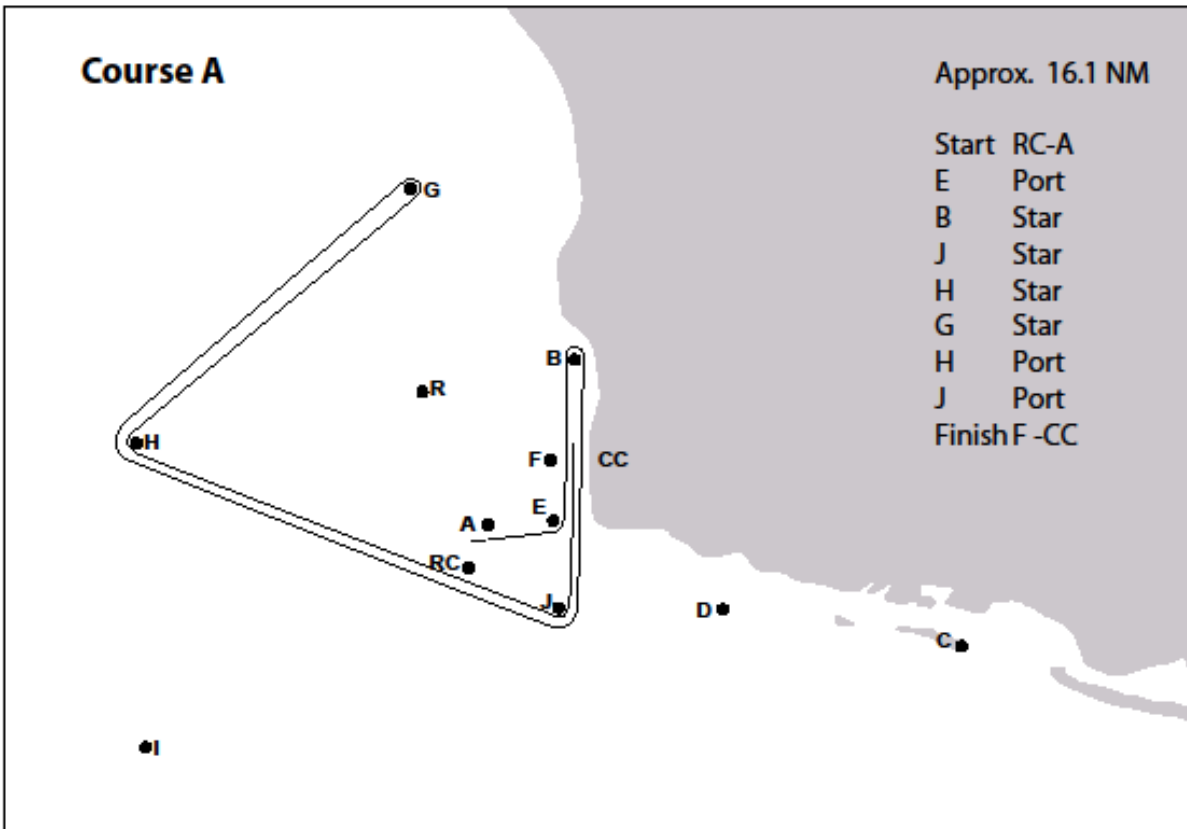

ATTACHMENT B: Courses

Course C

Approx. 13.7 NM

Start RC-A
E Port
B Star
J Star
I Star
J Star
I Star
E Port
Finish F-CC

Course D

Approx. 11.9 NM

Start RC-A
E Port
B Star
C Port
D Port
C Port
Finish F-CC

Course E

Approx. 15.4 NM

- Start RC-A
- E Port
- B Star
- D Star
- I Star
- J Port
- H Star
- A Port
- E Port
- Finish F-CC

Course H

Approx. 5.3 NM

- Start RC-A
- E Port
- R Star
- B Star
- R Star
- B Star
- Finish F-CC

Course K

Approx. 9.8 NM

Start RC-A
E Port
R Star
B Star
R Star
G Star
B Star
R Star
B Star
Finish F-CC

Course L

Approx. 14 NM

Start RC-A
E Port
H Star
B Star
H Star
B Star
Finish F-CC

Round Aruba Race

Approx. 46.5 NM

- Start RC-A
- E Port
- B Star
- Aruba Port
- H Port
- J Port
- Finish F-CC