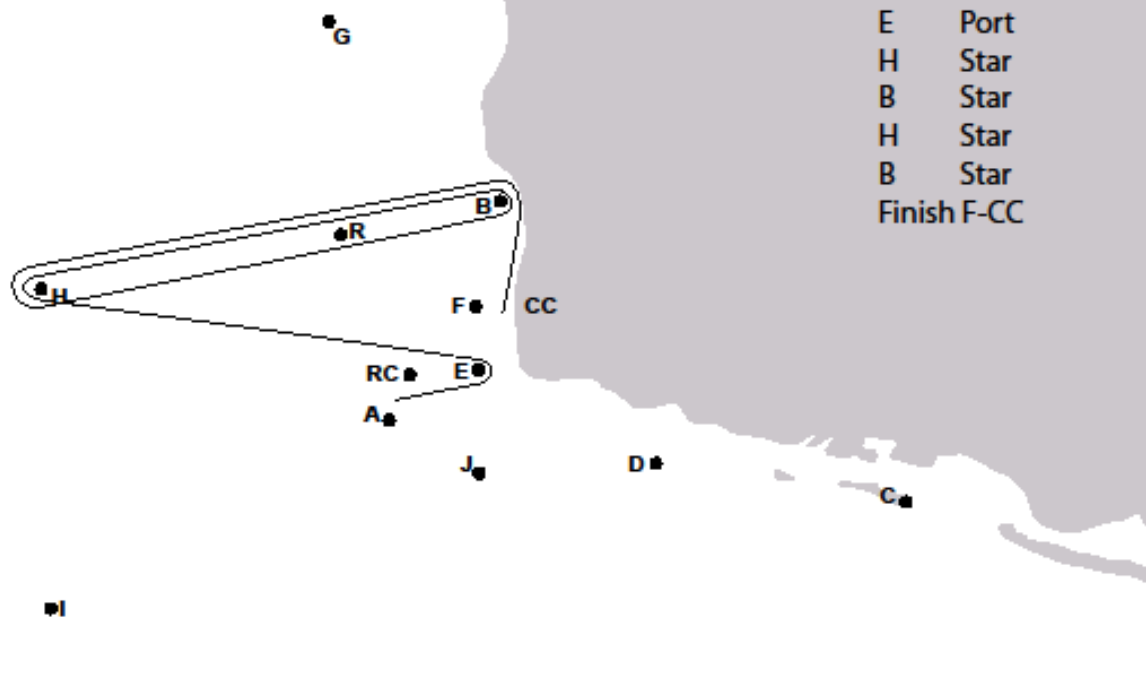

ATTACHMENT B: Courses

Course C

Approx. 13.7 NM

Start RC-A
E Port
B Star
J Star
I Star
J Star
I Star
E Port
Finish F-CC

Course D

Approx. 11.9 NM

Start RC-A
E Port
B Star
C Port
D Port
C Port
Finish F-CC

Course E

Approx. 15.4 NM

- Start RC-A
- E Port
- B Star
- D Star
- I Star
- J Port
- H Star
- A Port
- E Port
- Finish F-CC

Course H

Approx. 5.3 NM

- Start RC-A
- E Port
- R Star
- B Star
- R Star
- B Star
- Finish F-CC

Course K

Approx. 9.8 NM

Start RC-A
E Port
R Star
B Star
R Star
G Star
B Star
R Star
B Star
Finish F-CC

Course L

Approx. 14 NM

Start RC-A
E Port
H Star
B Star
H Star
B Star
Finish F-CC

Round Aruba Race

Approx. 46.5 NM

- Start RC-A
- E Port
- B Star
- Aruba Port
- H Port
- J Port
- Finish F-CC