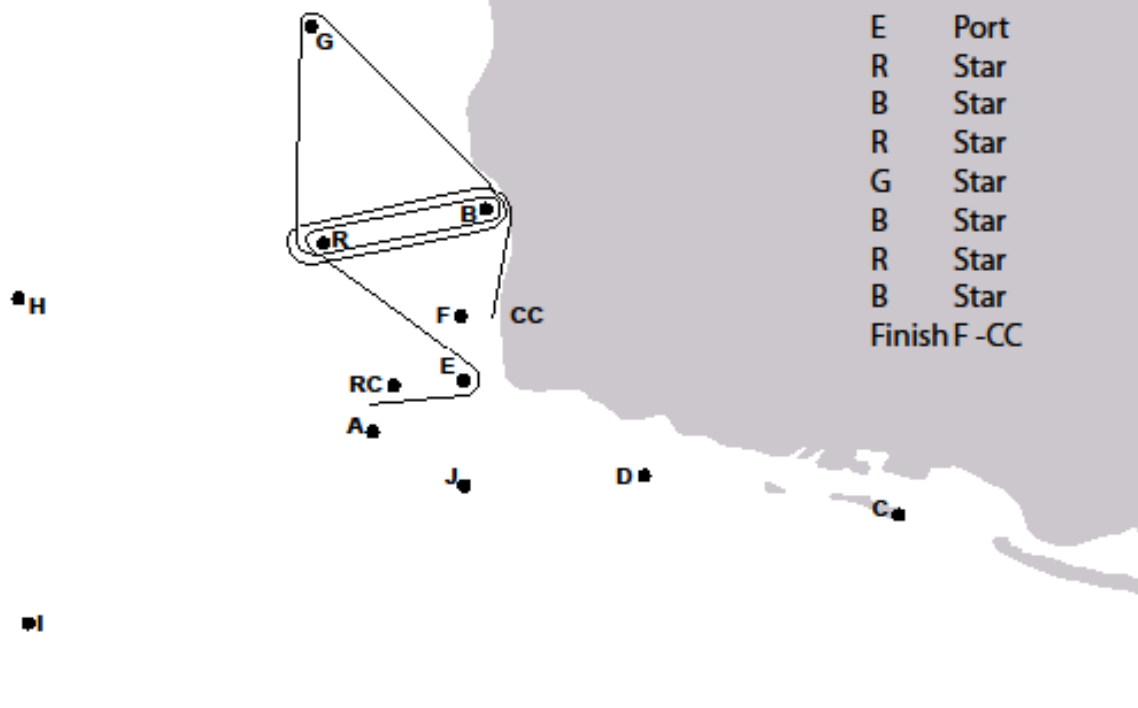

ATTACHMENT B: Courses

Course C

Approx. 13.7 NM

Start RC-A
E Port
B Star
J Star
I Star
J Star
I Star
E Port
Finish F-CC

Course D

Approx. 11.9 NM

Start RC-A
E Port
B Star
C Port
D Port
C Port
Finish F-CC

Course E

Approx. 15.4 NM

- Start RC-A
- E Port
- B Star
- D Star
- I Star
- J Port
- H Star
- A Port
- E Port
- Finish F-CC

Course H

Approx. 5.3 NM

- Start RC-A
- E Port
- R Star
- B Star
- R Star
- B Star
- Finish F-CC

Course K

Approx. 9.8 NM

Start RC-A
E Port
R Star
B Star
R Star
G Star
B Star
R Star
B Star
Finish F-CC

Course L

Approx. 14 NM

Start RC-A
E Port
H Star
B Star
H Star
B Star
Finish F-CC

Round Aruba Race

Approx. 46.5 NM

- Start RC-A
- E Port
- B Star
- Aruba Port
- H Port
- J Port
- Finish F-CC